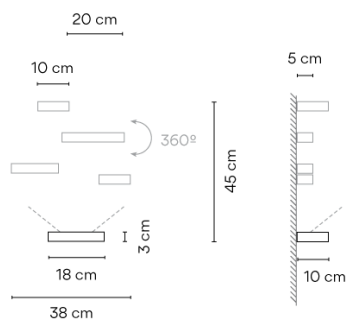

7753

Design By Xuclà

Set, designed by Xuclà, is a play of lights, shadows and lighting and volumetric effects. Movable parts that generate and reflect light on the walls, while also acting as a decorative element. The Set collection transforms into a surface wall lamp. Whether positioned on the wall of a small room or a large hotel or office entrance hall, it plays an excellent lighting and decorative purpose.

Model Sheet

Finish

- 93 White
RAL 9003
- 59 Mink
Pantone 407C

LED temperature color 2700 K / 3000 K / 3500 K / 4000 K

Dimming 0-10V

Installation type Surface Canopy

Materials Body: Aluminum
Diffuser: Borosilicate glass
Lid: Polycarbonate
Reflector body: Foamed PVC

Light source 1 x LED 9W 350mA

LED CRI>90 1041 lm 116
2700 K / 3000 K / 3500 K / 4000 K

Driver Constant Current 350 100-240 V V 50-60 Hz HZ

Application Wall Lamps

Packaging 1 Box
0.36 m x 0.19 m x 0.15 m
Gross weight 2
Net weight 1.5
Vol. 0.0102